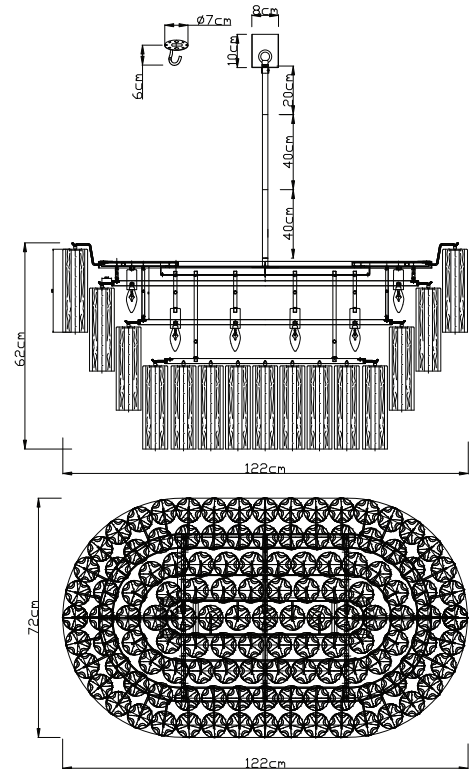

PURE WHITE LINES

EST. 2012

Dining Treviso Chandelier

Technical Specification Sheet

Dimensions

excluding rose & chain (cm)

W	D	H
122	72	62

Minimum drop

(excluding glass & frame)

110cm

Maximum drop

(excluding glass & frame)

110cm

Weight

39.4kg

Product code

12 bulbs, E14
(not included)

Chain length

100cm

Chain colour

Satin Brass

Cable length

120cm

Cable colour

Gold

Inline switch

n/a

Ceiling rose Ø

8cm

Ceiling rose height

5 - 10cm

Ceiling rose colour