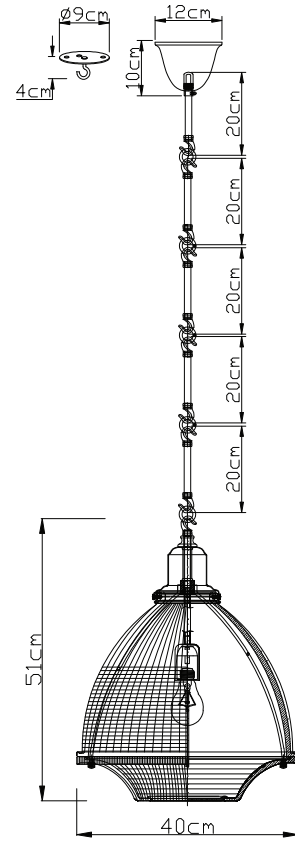

PURE WHITE LINES

EST. 2012

Small Atlas Pendant

Technical Specification Sheet

Dimensions

excluding rose & chain (cm)

W	D	H
25	25	35

Minimum drop

n/a

Ceiling rose Ø

10cm

Ceiling rose height

8cm

Ceiling rose colour

Aged Brass

Ceiling bracket

9cm

Packaging dims

W58 x D41 x H42cm

Packaging weight

8kg

Assembly required

Partial

Care advice

Dust with lint free cloth

PURE WHITE LINES

EST. 2012

Large Atlas Pendant

Technical Specification Sheet

Dimensions

excluding rose & chain (cm)

W	D	H
40	40	51