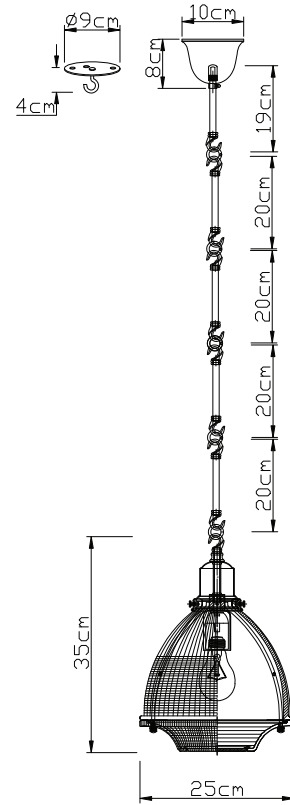

PURE WHITE LINES

EST. 2012

Small Atlas Pendant

Technical Specification Sheet

Dimensions

excluding rose & chain (cm)

W	D	H
25	25	35

Minimum drop

(excluding glass & frame)

8cm

Maximum drop

(excluding glass & frame)

103cm

Weight

7kg

Product code

n/a

Ceiling rose Ø

10cm

Ceiling rose height

8cm

Ceiling rose colour

Aged Brass

Ceiling bracket

Dust with lint free cloth

PURE WHITE LINES

EST. 2012

Large Atlas Pendant

Technical Specification Sheet

Dimensions

excluding rose & chain (cm)

W	D	H
40	40	51