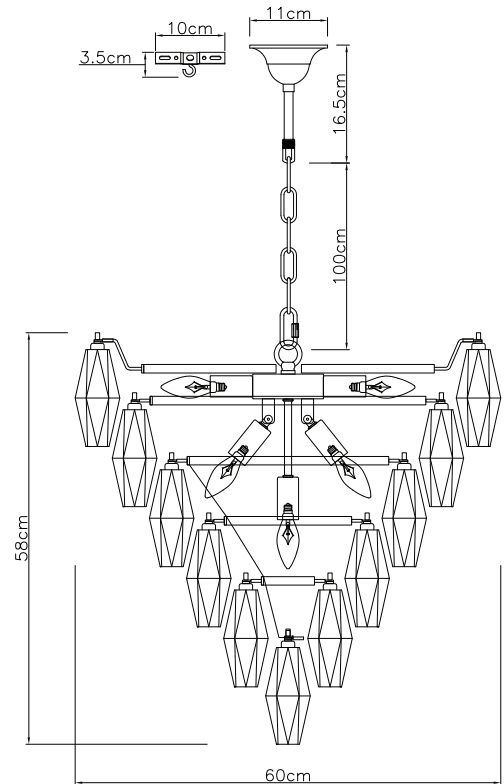

PURE WHITE LINES

EST. 2012

Medium Asti Chandelier

Technical Specification Sheet

Dimensions

excluding rose & chain (cm)

W	D	H
60	60	58

Minimum drop

(excluding glass & frame)

16.5cm

Maximum drop

(excluding glass & frame)

116.5cm

Weight

17kg

Product code

PWL13774-11

Materials

Plated iron / glass

Metal Finish

Satin Brass

Glass colour

IP Rating

IP20

Suitable for dimming

Yes - dimmable bulb is required

Max wattage

40W (equivalent to 5W LED)

Bulb requirements

9 bulbs, E14
(not included)

Chain length

100cm

Chain colour

Satin Brass

Cable length

120cm

Cable colour

Gold

Inline switch

n/a

Ceiling rose Ø

11cm

Ceiling rose height

10-16.5cm

Ceiling rose colour

Satin Brass

Ceiling bracket

3.5cm x 10cm

Packaging dims

-

Packaging weight

-

Assembly required

Partial

Care advice

Dust with lint free cloth