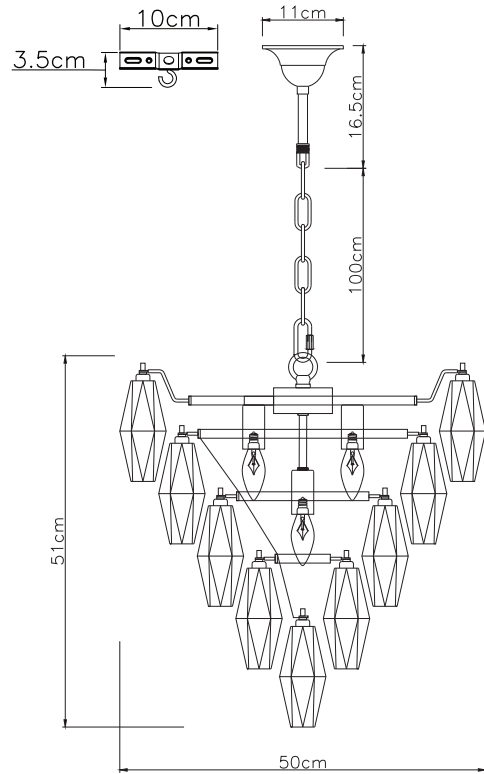

PURE WHITE LINES

EST. 2012

Small Asti Chandelier

Technical Specification Sheet

Dimensions

excluding rose & chain (cm)

W	D	H
50	50	51

Minimum drop

(excluding glass & frame)

16.5cm

Maximum drop

(excluding glass & frame)

116.5cm

Weight

11.2kg

Product code

Cable colour

Gold

Inline switch

n/a

Ceiling rose Ø

11cm

Ceiling rose height

10-16.5cm

Dimensions

excluding rose & chain (cm)

W	D	H
60	60	58

Minimum drop

(excluding glass & frame)

16.5cm

Maximum drop

(excluding glass & frame)