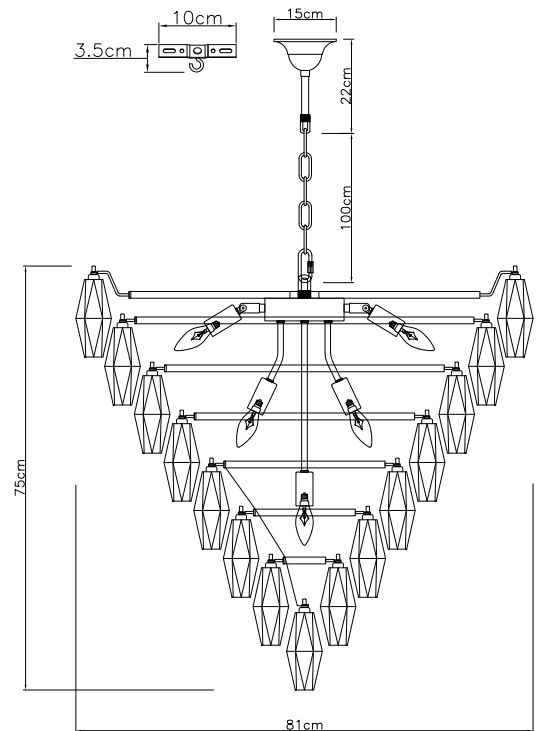

Dimensions

excluding rose & chain (cm)

W	D	H
60	60	58

Minimum drop

(excluding glass & frame)

16.5cm

Maximum drop

(excluding glass & frame)

Ceiling rose Ø

11cm

Ceiling rose height

10-16.5cm

Ceiling rose colour

Satin Brass

Ceiling bracket

3.5cm x 10cm

PURE WHITE LINES

EST. 2012

Large Asti Chandelier

Technical Specification Sheet

Dimensions

excluding rose & chain (cm)

W	D	H
81	81	75

Minimum drop

(excluding glass & frame)

22cm

Maximum drop

(excluding glass & frame)

122cm

Weight

31.8kg

Product code