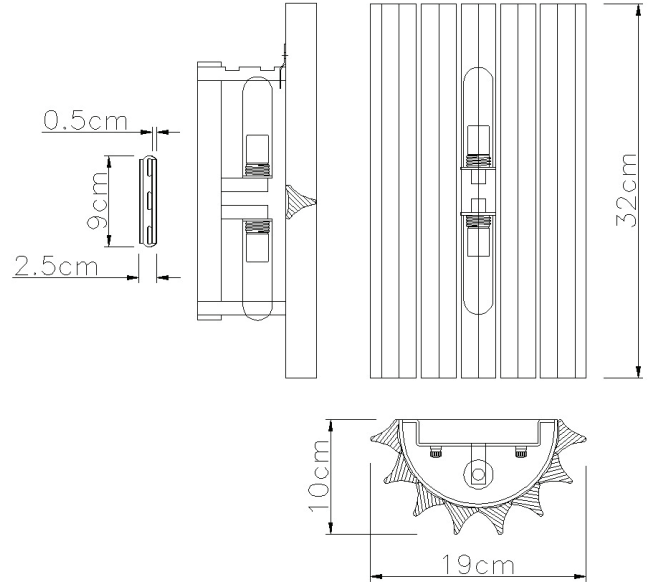

PURE WHITE LINES

EST. 2012

Small Amaro Wall Light

Technical Specification Sheet

Dimensions

excluding rose & chain (cm)

W	D	H
19	10	32

Weight

2.7kg

Product code

PWL55556

Materials

Plated iron / glass

Metal Finish

Satin Brass