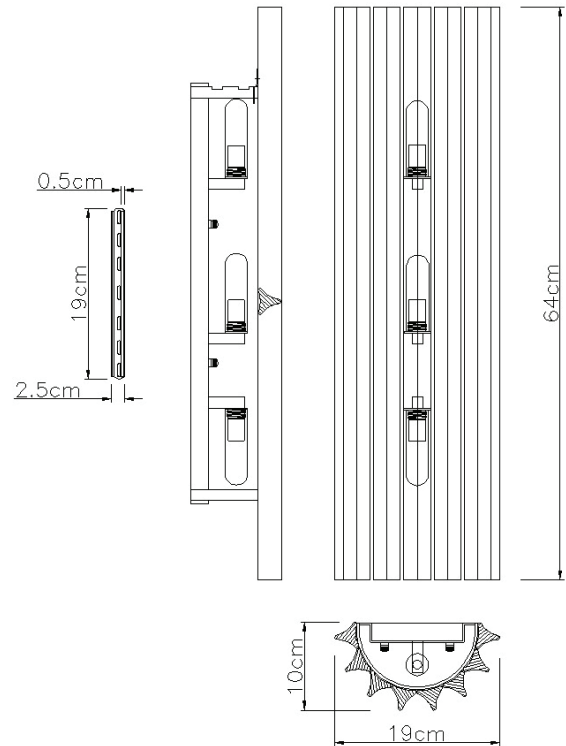

PURE WHITE LINES

EST. 2012

Large Amaro Wall Light

Technical Specification Sheet

Dimensions

excluding rose & chain (cm)

W	D	H
19	10	64

Weight

5.1kg

Product code

PWL55556

Materials

Plated iron / glass

Metal Finish

Satin Brass