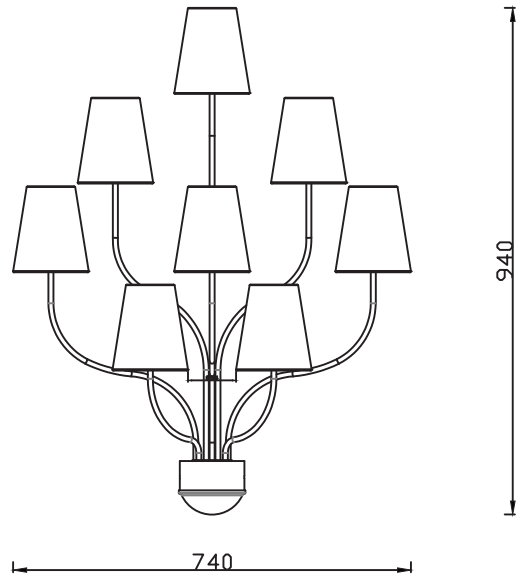

## Large Chabal Wall Lamp

#### Dimensions

excluding rose & chain (cm)

W	D	H
74	30.5	94