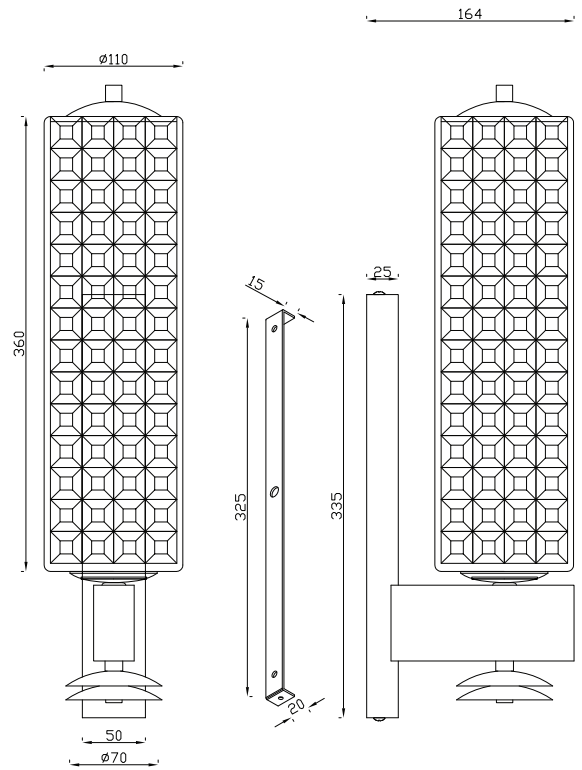

PURE WHITE LINES

EST. 2012

Bristol Brass and Opaline Glass Wall Lamp

Technical Specification Sheet

Dimensions

excluding rose & chain (cm)

W	D	H
36	11	16.4

Weight

2.2kg

Product code

PWL12451

Materials

Plated iron / glass

Metal Finish

Bristol Brass

Glass colour

1 bulb, G9
(not included)

Packaging dims

W47 x D38 x H20cm

Packaging weight

3.4kg

Assembly required

Partial

Care advice