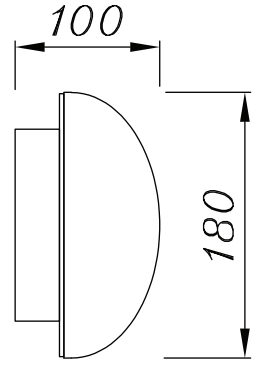

PURE WHITE LINES

EST. 2012

Nico Alabaster Wall Light - Small

Technical Specification Sheet

Dimensions

excluding rose & chain (cm)

W	D	H
10	18	18

Weight

6 kg

Product code

PWL22729-01

Materials

Brass Plated Iron, Spanish Alabaster

Metal Finish

Brass

Colour

IP Rating

IP20

Suitable for dimming

Yes

Max wattage

W

Bulb requirements

3000k LED Strip
(built in)

Packaging dims

cm

Packaging weight

kg

Assembly required

Partial

Care advice

Dust with lint free cloth