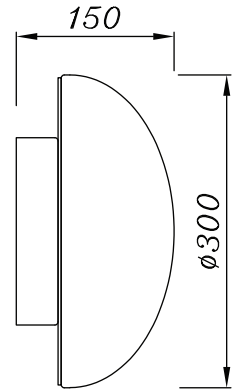

PURE WHITE LINES

EST. 2012

Nico Alabaster Wall Light - Large

Technical Specification Sheet

Dimensions excluding rose & chain (cm)	W	D	H
	15	30	30
Weight	6 kg		
Product code	PWL22729-02		
Materials	Brass Plated Iron, Spanish Alabaster		
Metal Finish	Brass		
Colour	 Alabaster		
IP Rating	IP20		
Suitable for dimming	Yes		
Max wattage	W		

Bulb requirements

3000k LED Strip
(built in)

Packaging dims

cm

Packaging weight

kg

Assembly required

Partial

Care advice

Dust with lint free cloth