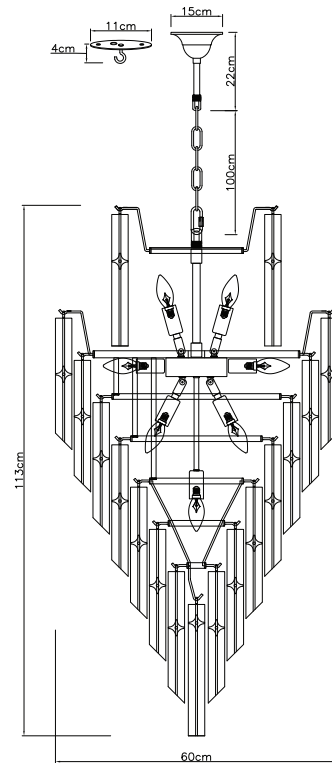

PURE WHITE LINES

EST. 2012

Raphael Chandelier

Technical Specification Sheet

Dimensions

excluding rose & chain (cm)

W	D	H
60	60	113

Minimum drop

(excluding glass & frame)

22cm

Maximum drop

(excluding glass & frame)

122cm

Weight

56kg

Product code

Chain length

100cm

Chain colour

Satin Brass

Cable length

120cm

Cable colour

Gold

Inline switch

n/a

Ceiling rose Ø

11cm

Ceiling rose height

5 - 10cm

Ceiling rose colour

Satin Brass