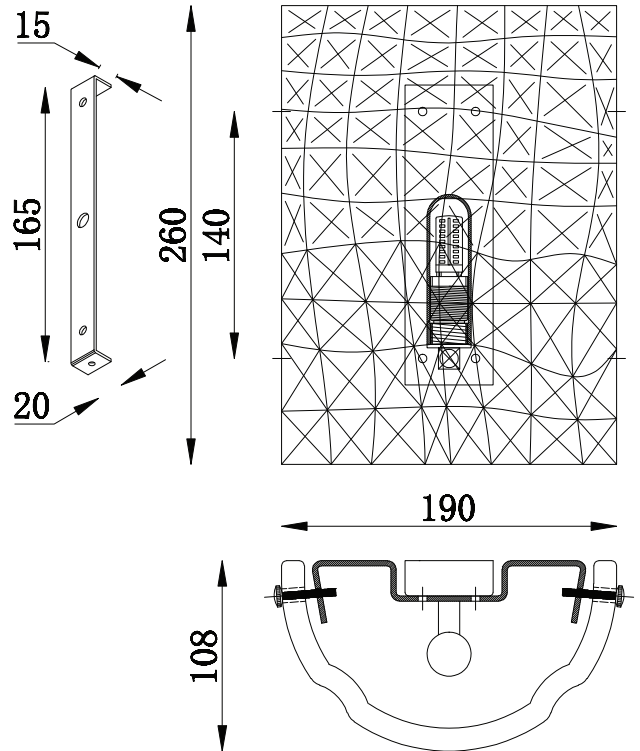

PURE WHITE LINES

EST. 2012

Torino Wall Light - Small

Technical Specification Sheet

Dimensions

excluding rose & chain (cm)

W	D	H
19	11	26

Weight

2 bulbs, G9
(not included)

Packaging dims

L40 x D34 x H30cm

Packaging weight

3 kg

Assembly required

Partial

Care advice

Dust with lint free cloth

PURE WHITE LINES

EST. 2012

Torino Wall Light - Large

Technical Specification Sheet

Dimensions

excluding rose & chain (cm)

W	D	H
19	11	53

Bulb requirements

2 bulbs, G9
(not included)

Packaging dims

L66 x D34 x H30cm

Packaging weight

7.5 kg

Assembly required

Partial