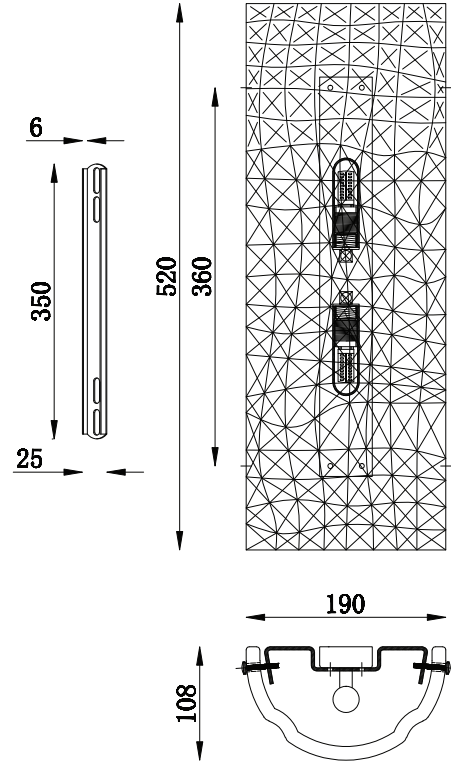

PURE WHITE LINES

EST. 2012

Torino Wall Light - Small

Technical Specification Sheet

Dimensions

excluding rose & chain (cm)

W	D	H
19	11	26

Weight

2 bulbs, G9
(not included)

Packaging dims

L40 x D34 x H30cm

Packaging weight

3 kg

Assembly required

Partial

Care advice

Dust with lint free cloth

PURE WHITE LINES

EST. 2012

Torino Wall Light - Large

Technical Specification Sheet

Dimensions

excluding rose & chain (cm)

W	D	H
19	11	53

Bulb requirements

2 bulbs, G9
(not included)

Packaging dims

L66 x D34 x H30cm

Packaging weight

7.5 kg

Assembly required

Partial