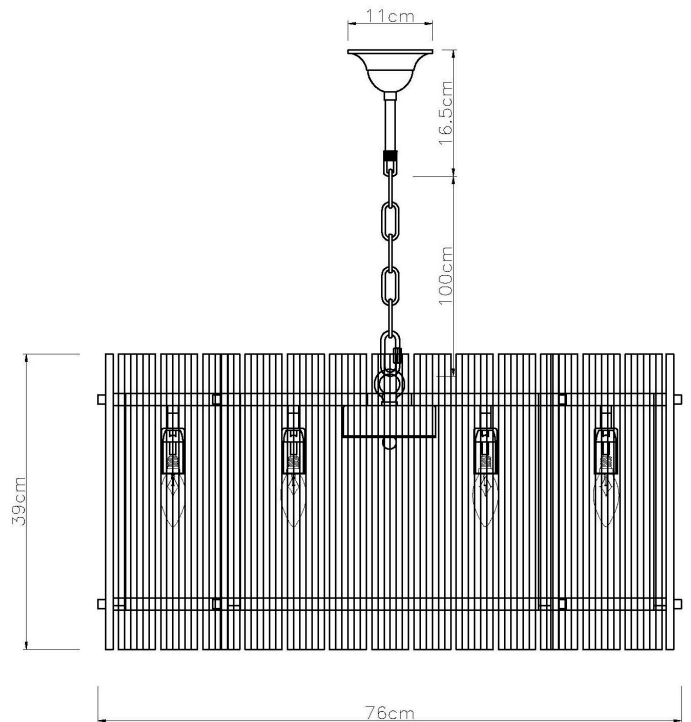

Technical Specification Sheet

Medium San Francisco Chandelier

The San Francisco Chandelier consists of an inner & outer drum of ribbed glass panes, secured by a studded Brass or Nickel frame.

Technical Specification Sheet

Dimensions
excluding rose & chain (cm)

W	D	H
76	76	39

Minimum drop
(excluding glass & frame)

15.5cm

Maximum drop
(excluding glass & frame)

116.5cm

Weight

25.9kg

Product code

PWL42258 (Brass)
PWL89424 (Nickel)

Materials

Plated iron / clear ribbed glass

Metal finish

Satin Brass
Nickel

Suitable for outside/wet

No

Suitable for dimming

Yes

Max wattage

40W (equivalent to 5W LED)

Bulb requirements

12 bulbs, E14 (not included)

Chain length

100cm

Chain colour

Satin Brass / Nickel

Cable length

120cm

Cable colour

Gold / Silver

Inline switch

n/a

Ceiling rose Ø

11cm

Ceiling rose height

10 - 16.5cm

Ceiling rose colour

Satin Brass / Nickel

Ceiling bracket Ø

9cm

Packaging dims

W77 x D77 x H56cm

Packaging weight

30.9kg

Assembly required

Partial

Care advice

Dust with lint free cloth

View Product