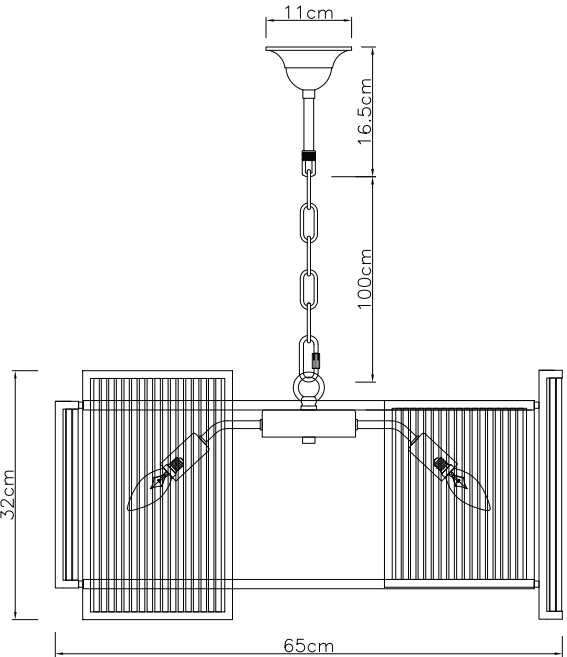

PURE WHITE LINES

EST. 2012

Large Monte Carlo Chandelier

Technical Specification Sheet

Dimensions

excluding rose & chain (cm)

W	D	H
68	68	32

Minimum drop

(excluding glass & frame)

16.5cm

Maximum drop

(excluding glass & frame)

116.5cm

Weight

14kg

Product code

Chain length

100cm

Chain colour

Satin Brass

Cable length

120cm

Cable colour

Gold

Inline switch

n/a

Ceiling rose Ø

11cm

Ceiling rose height

16.5cm

Ceiling rose colour

Satin Brass