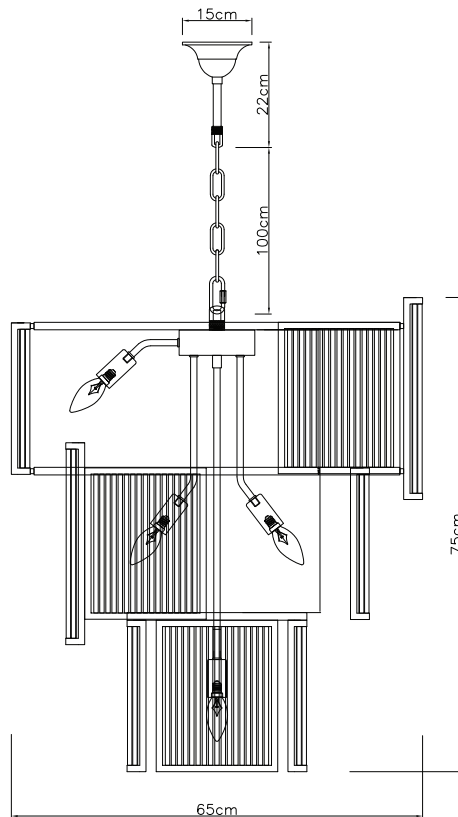

PURE WHITE LINES

EST. 2012

Grande Monte Carlo Chandelier

Technical Specification Sheet

Dimensions

excluding rose & chain (cm)

W	D	H
65	65	75

Minimum drop

(excluding glass & frame)

22cm

Maximum drop

(excluding glass & frame)

122cm

Weight

22.5kg

Product code

Chain length

100cm

Chain colour

Satin Brass

Cable length

120cm

Cable colour

Gold

Inline switch

n/a

Ceiling rose Ø

15cm

Ceiling rose height

16-22cm

Ceiling rose colour

Satin Brass