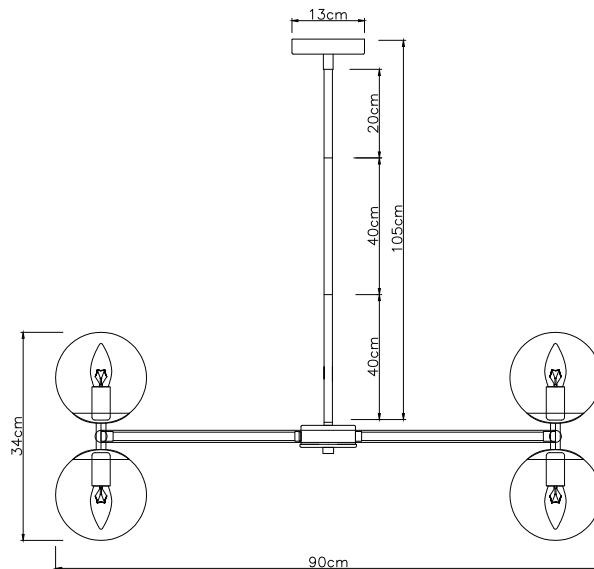

PURE WHITE LINES

EST. 2012

Baum Sputnik Chandelier

Technical Specification Sheet

Dimensions

excluding rose & chain (cm)

W	D	H
90	90	43

Minimum drop

(excluding glass & frame)

20cm

Maximum drop

(excluding glass & frame)

105cm

Weight

9.4 kg

Product code

PWL99769

Materials

Plated iron, glass

Metal Finish

Aged Brass

IP Rating

IP20

Suitable for dimming

Yes - dimmable bulb is required

Max wattage

15W (equivalent to 5W LED)

Bulb requirements

18 golf ball bulbs, E14
(not included)

Chain length

100cm

Chain colour

Aged Brass

Cable length

105cm

Cable colour

Aged Brass

Inline switch

n/a

Ceiling rose Ø

13cm

Ceiling rose height

16.5cm

Ceiling rose colour

Satin Brass

Ceiling bracket

3.5cm x 10cm

Packaging dims

89 x 89 x 40cm

Packaging weight

13.6kg

Assembly required

Partial

Care advice

Dust with lint free cloth