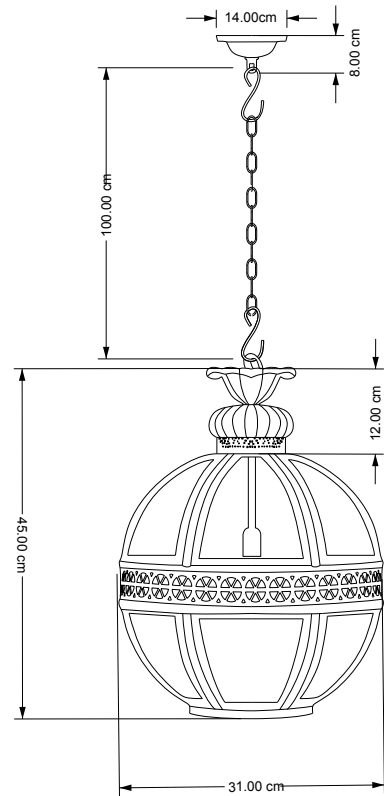

PURE WHITE LINES

EST. 2012

Small Verdigris Bronze Hampstead Lantern

Technical Specification Sheet

| | | | |
|--|--|---------|---------|
| Dimensions excluding rose & chain (cm) | W 31 | D 31 | H 45 |
| Weight | 6.4 kg | | |
| Product code | PWL56918 | | |
| Materials | Brass, glass | | |
| Metal Finish | Bronze Verdigris | | |
| Glass colour |  Clear | | |
| IP Rating | | | |
| Suitable for dimming | No | | |
| Max wattage | 40W (equivalent to 5W LED) | | |

| | |
|--|-------------------------------|
|  Bulb requirements | 1 bulb, B22 (not included) |
|  Chain length | 100cm |
| Chain colour | Bronze Verdigris |
| Cable length | 150cm |
| Cable colour | Black |
| Inline switch | n/a |
|  Ceiling rose Ø | 14cm |
| Ceiling rose height | 8cm |
| Ceiling rose colour | Bronze Verdigris |
| Ceiling bracket | 10.5cm |
| Packaging dims | L54 x W54 x H67cm |
| Packaging weight | 4.3kg |
| Assembly required | Partial |
| Care advice | Dust with lint free cloth |