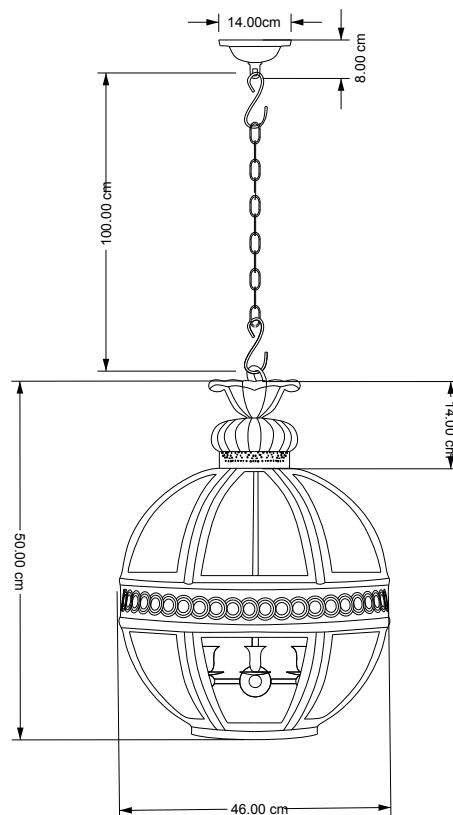

PURE WHITE LINES

EST. 2012

Medium Bronze Verdigris Hampstead Lantern

Technical Specification Sheet

Dimensions excluding canopy & chain (cm)	W 46	D 46	H 50
Minimum drop (excluding glass & frame)			
Maximum drop (excluding glass & frame)			
Weight	9.86 kg		
Product code	PWL59562		
Materials	Brass, Glass		
Glass Colour	 Clear		
Metal Finish	Bronze Verdigris		
IP Rating			
Suitable for dimming	No		
Max wattage	40W (equivalent to 5W LED)		

 Bulb requirements	4 bulbs, E14 (not included)
 Chain length	100cm
Chain colour	Bronze
Cable length	150cm
Cable colour	Black
Inline switch	n/a
 Ceiling rose Ø	14cm
Ceiling rose height	8cm
Ceiling rose colour	Bronze
Ceiling bracket	10.5cm
Packaging Weight	6.96kg
Packaging Dims	L63 x W78 x H63cm
Assembly required	Partial
Care advice	Dust with lint free cloth